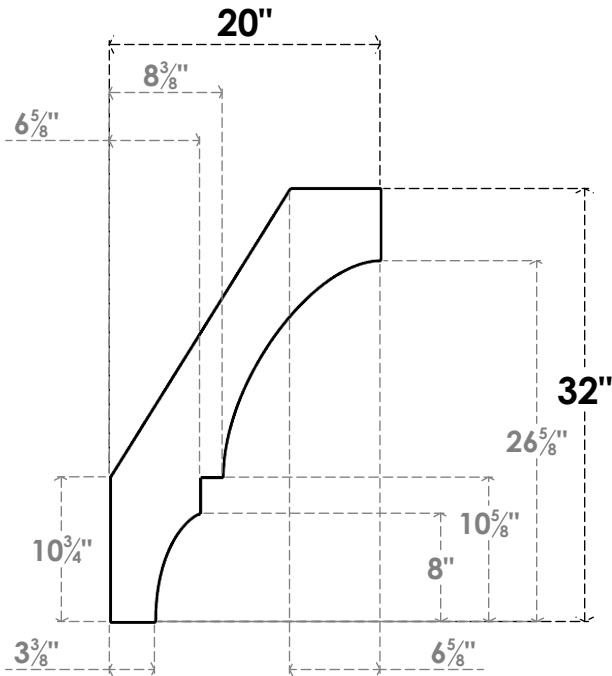

ITEM NUMBER: BRCPC055X20000X32000BOA

5 1/2"W X 20"D X 32"H BALBOA ARCHITECTURAL GRADE PVC CLOSED KNEE BRACE

SIDE PROFILE

FRONT PROFILE

ISOMETRIC

EKENA MILLWORK
 2300 WEST MAIN ST.
 CLARKSVILLE, TX 75426
 TOLL FREE: 866-607-0453
 WWW.EKENAMILLWORK.COM

NOTES

1. INSTALLATION TO BE COMPLETED IN ACCORDANCE WITH MANUFACTURER'S SPECIFICATIONS.
2. DRAWING MAY NOT BE TO SCALE
3. THIS DRAWING IS INTENDED FOR DESIGN AND PLANNING PURPOSES ONLY.
4. ALL INFORMATION CONTAINED HEREIN WAS CURRENT AT THE TIME OF DEVELOPMENT BUT MUST BE REVIEWED AND APPROVED BY THE PRODUCT MANUFACTURER TO BE CONSIDERED ACCURATE.
5. ARCHITECTURAL GRADE PVC PRODUCTS ARE MADE FROM EXPANDED CELLULAR PVC AND COME NATURALLY WHITE BUT MAY BE PAINTED