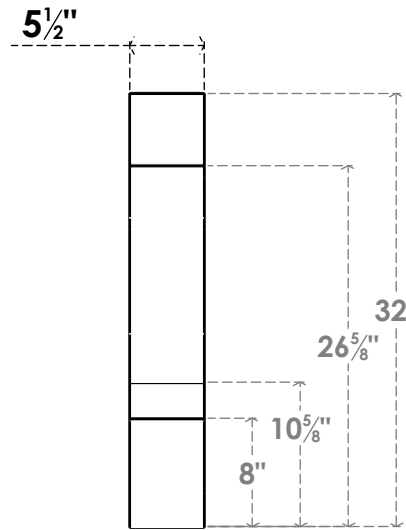

ITEM NUMBER: BRCPC055X20000X32000BOA

5 1/2"W X 20"D X 32"H BALBOA ARCHITECTURAL GRADE PVC CLOSED KNEE BRACE

SIDE PROFILE

FRONT PROFILE

ISOMETRIC

EKENA MILLWORK
 2300 WEST MAIN ST.
 CLARKSVILLE, TX 75426
 TOLL FREE: 866-607-0453
 WWW.EKENAMILLWORK.COM